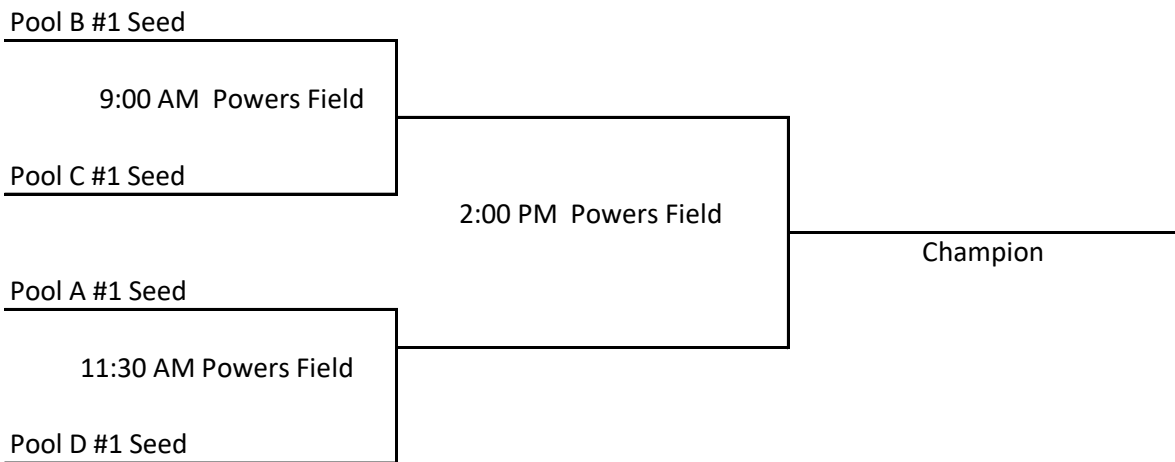

Seeding from pools determined in the following order:

1. Record
2. Total Runs Allowed
3. Total Run Differential (max. +/-7 per game)
4. Total Runs Scored
5. Runs allowed in last pool play game

**Championship Bracket:
Sunday, June 25**

Absolutely NO sunflower seeds or gum at either field!

Teams help with foul balls.

Home team determined by coin flip.